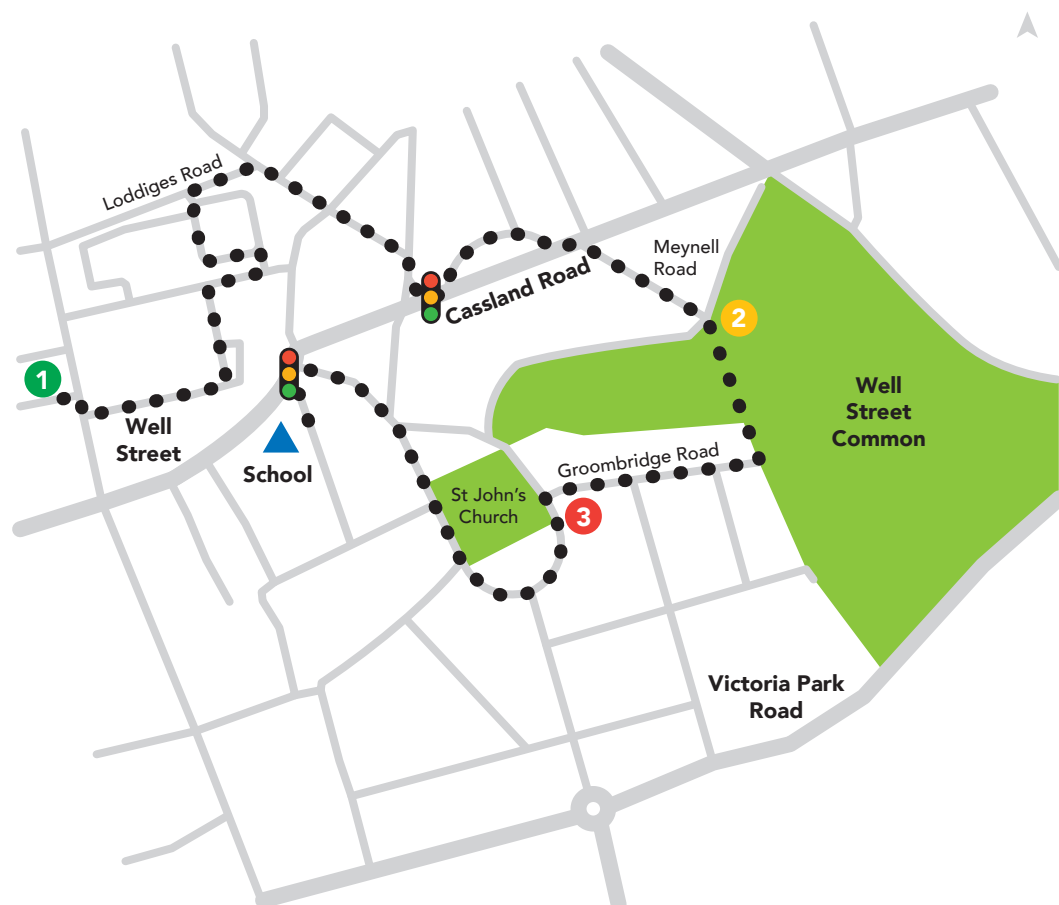

- **Ride** to school with the bike bus crew
- **Tuesdays** from **12 Sept** to **17 Oct**
- Start 08:30 at Frampton Park Estate
- **1** on the map or join later at **2** or **3**
- *Because we **like to bike!***

Orchard Bike Bus Route Map

TUESDAYS

12 September – 17 October

Distance: **1.25 miles**

Follow the dotted line

Meet at a Bike Bus Stop (1, 2, 3)
or join us along the way.

START >

1 Frampton Park Estate

/ Baptist church

at **08:30**

2 Well Street Common

/ Meynell Road entrance

at **08:40**

3 Groombridge Road

/ St John's Church

at **08:45**

▲ School

at **08:50**

> END

➤ darren@like2bike.uk

Supported by Foundation for Integrated Transport

- **Talk to Darren, our Cycling Champion, to find out more.**